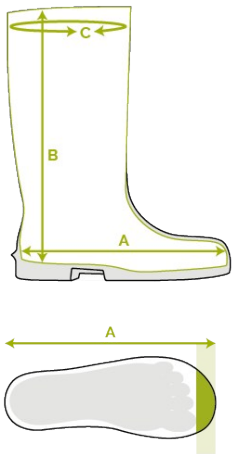

Bekina Boots
Footbeds

-30°C
-22°F

04

PVC free

XAN1P/9180A EN ISO
20344:2022+A1:2024
EN ISO
20347:2022+A1:2024

stepliteX

SOLIDGRIP

FEATURES

- anti-static
- cut resistant
- ladder grip in sole for extra security
- wider fit
- extra high toe cap for optimal protection
- excellent grip, even on wet and greasy surfaces (SR certified)
- easy on & off thanks to kick-off spur
- resistant to fats, manure and a variety of chemicals
- easy to clean and to disinfect

INNOVATION
THROUGH
CRAFTSMANSHIP

Size chart

EU 36 - 49 | UK 3.5 - 15 | US 4 - 16

Size EU	Size UK	Size US	A.		B.		C.	
			mm	inch	mm	inch	mm	inch
36	3.5	4	241	9.49	295	11.61	390	15.35
37	4	5	247	9.72	300	11.81	400	15.75
38	5	5.5	253	9.96	305	12.01	410	16.14
39	6	6	260	10.24	310	12.20	420	16.54
40	6.5	7	267	10.51	315	12.40	430	16.93
41	7	8	273	10.75	320	12.60	430	16.93
42	8	9	280	11.02	325	12.80	440	17.32
43	9	10	287	11.30	330	12.99	450	17.72
44	10	11	294	11.57	335	13.19	460	18.11
45	10.5	12	300	11.81	340	13.39	470	18.50
46	11	13	307	12.09	345	13.58	480	18.90
47	12	14	314	12.36	350	13.78	480	18.90
48	13	15	320	12.60	355	13.98	490	19.29
49	14	16	327	12.87	360	14.17	490	19.29