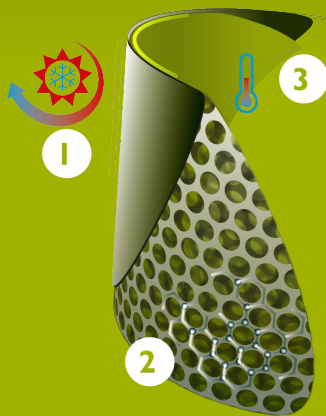

- anti-static
- cut resistant
- ladder grip in sole for extra security
- wider fit
- extra high toe cap for optimal protection
- excellent grip, even on wet and greasy surfaces (SR certified)
- easy on & off thanks to kick-off spur
- resistant to fats, manure and a variety of chemicals
- easy to clean and to disinfect

INNOVATION
THROUGH
CRAFTSMANSHIP

Size chart

EU 36 - 49 | UK 3.5 - 15 | US 4 - 16

Size EU	Size UK	Size US	A.		B.		C.	
			mm	inch	mm	inch	mm	inch
36	3.5	4	241	9.49	295	11.61	390	15.35
37	4	5	247	9.72	300	11.81	400	15.75
38	5	5.5	253	9.96	305	12.01	410	16.14
39	6	6	260	10.24	310	12.20	420	16.54
40	6.5	7	267	10.51	315	12.40	430	16.93
41	7	8	273	10.75	320	12.60	430	16.93
42	8	9	280	11.02	325	12.80	440	17.32
43	9	10	287	11.30	330	12.99	450	17.72
44	10	11	294	11.57	335	13.19	460	18.11
45	10.5	12	300	11.81	340	13.39	470	18.50
46	11	13	307	12.09	345	13.58	480	18.90
47	12	14	314	12.36	350	13.78	480	18.90
48	13	15	320	12.60	355	13.98	490	19.29
49	14	16	327	12.87	360	14.17	490	19.29

Please add an extra 0.4 inch for extra comfort or when wearing thick socks

NEOTANE[®] TECHNOLOGY

NEOTANE[®] Technology is the combination of a unique blend of materials and the innovative way of processing it. The high performing NEOTANE material has been developed based on over 60 years of experience and the feedback from millions of end users. For decades we have been working together with the best equipment suppliers guaranteeing us high quality products made with NEOTANE[®] Technology.

- 1 Sealed skin: strong and impermeable on the outside
- 2 Tiny air bubble structure: light and insulating
- 3 Self-regulating thermal process on the inside

MADE IN BELGIUM

Since 1962

NEXT GEN TECHNOLOGY