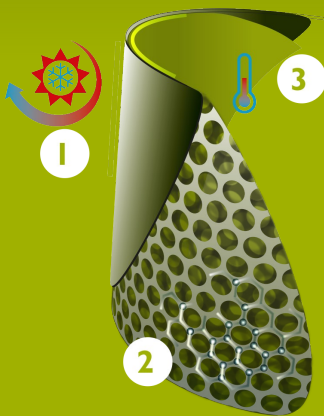

Size chart

EU 36 - 49 | UK 3.5 - 15 | US 4 - 16

Size EU	Size UK	Size US	A.		B.		C.	
			mm	inch	mm	inch	mm	inch
36	3.5	4	241	9.49	295	11.61	390	15.35
37	4	5	247	9.72	300	11.81	400	15.75
38	5	5.5	253	9.96	305	12.01	410	16.14
39	6	6	260	10.24	310	12.20	420	16.54
40	6.5	7	267	10.51	315	12.40	430	16.93
41	7	8	273	10.75	320	12.60	430	16.93
42	8	9	280	11.02	325	12.80	440	17.32
43	9	10	287	11.30	330	12.99	450	17.72
44	10	11	294	11.57	335	13.19	460	18.11
45	10.5	12	300	11.81	340	13.39	470	18.50
46	11	13	307	12.09	345	13.58	480	18.90
47	12	14	314	12.36	350	13.78	480	18.90
48	13	15	320	12.60	355	13.98	490	19.29
49	14	16	327	12.87	360	14.17	490	19.29

Please add an extra 0.4 inch for extra comfort or when wearing thick socks

NEOTANE® TECHNOLOGY

NEOTANE® Technology is the combination of a unique blend of materials and the innovative way of processing it. The high performing NEOTANE® material has been developed based on over 60 years of experience and the feedback from millions of end users. For decades we have been working together with the best equipment suppliers guaranteeing us high quality products made with NEOTANE® Technology.

1. 1 Sealed skin: strong and impermeable on the outside
2. 2 Tiny air bubble structure: light and insulating
3. 3 Self-regulating thermal process on the inside

MADE IN BELGIUM

Since 1962

NEXT GEN TECHNOLOGY

LONG-LASTING COMFORT

INNOVATIVE SAFETY FEATURES

SUPERIOR SUSTAINABILITY

Bekina Boots nv • Berchemstraat 124 • 9690 Kluisbergen (BE)

+ 32 55 39 00 20 • info@bekina-boots.com • www.bekina-boots.com • Date/ revised 4/2/2025