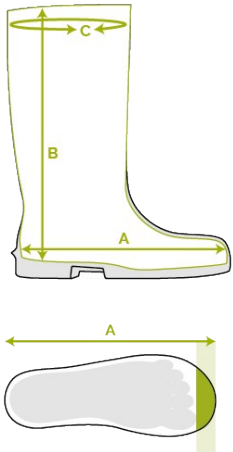

## FEATURES

- anti-static
- cut resistant
- ladder grip in sole for extra security
- wider fit
- extra high toe cap for optimal protection
- excellent grip, even on wet and greasy surfaces (SRC certified)
- easy on & off thanks to kick-off spur
- resistant to fats, manure and a variety of chemicals
- easy to clean and to disinfect

## Size chart

EU 36 - 49 | UK 3.5 - 15 | US 4 - 16

Size EU	Size UK	Size US	A.		B.		C.	
			mm	inch	mm	inch	mm	inch
36	3.5	4	241	9.49	295	11.61	390	15.35
37	4	5	247	9.72	300	11.81	400	15.75
38	5	5.5	253	9.96	305	12.01	410	16.14
39	6	6	260	10.24	310	12.20	420	16.54
40	6.5	7	267	10.51	315	12.40	430	16.93
41	7	8	273	10.75	320	12.60	430	16.93
42	8	9	280	11.02	325	12.80	440	17.32
43	9	10	287	11.30	330	12.99	450	17.72
44	10	11	294	11.57	335	13.19	460	18.11
45	10.5	12	300	11.81	340	13.39	470	18.50
46	11	13	307	12.09	345	13.58	480	18.90
47	12	14	314	12.36	350	13.78	480	18.90
48	13	15	320	12.60	355	13.98	490	19.29
49	14	16	327	12.87	360	14.17	490	19.29