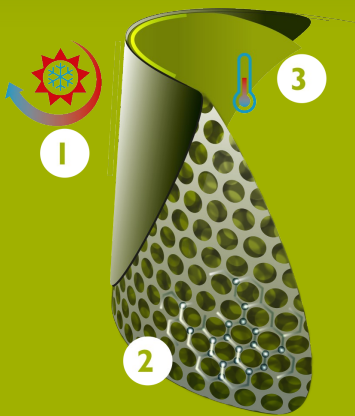

Size chart

EU 36 - 49 | UK 3.5 - 15 | US 4 - 16

Size EU	Size UK	Size US	A.		B.		C.	
			mm	inch	mm	inch	mm	inch
36	3.5	4	241	9.49	295	11.61	390	15.35
37	4	5	247	9.72	300	11.81	400	15.75
38	5	5.5	253	9.96	305	12.01	410	16.14
39	6	6	260	10.24	310	12.20	420	16.54
40	6.5	7	267	10.51	315	12.40	430	16.93
41	7	8	273	10.75	320	12.60	430	16.93
42	8	9	280	11.02	325	12.80	440	17.32
43	9	10	287	11.30	330	12.99	450	17.72
44	10	11	294	11.57	335	13.19	460	18.11
45	10.5	12	300	11.81	340	13.39	470	18.50
46	11	13	307	12.09	345	13.58	480	18.90
47	12	14	314	12.36	350	13.78	480	18.90
48	13	15	320	12.60	355	13.98	490	19.29
49	14	16	327	12.87	360	14.17	490	19.29

Please add an extra 0.4 inch for extra comfort or when wearing thick socks

NEOTANE® TECHNOLOGY

NEOTANE® Technology is the combination of a unique blend of materials and the innovative way of processing it.

The high performing NEOTANE material has been developed based on over 60 years of experience and the feedback from millions of end users. For decades we have been working together with the best equipment suppliers guaranteeing us high quality products made with **NEOTANE® Technology.**

1. 1 Sealed skin: strong and impermeable on the outside
2. 2 Tiny air bubble structure: light and insulating
3. 3 Self-regulating thermal process on the inside

MADE IN BELGIUM

Since 1962

NEXT GEN TECHNOLOGY

LONG-LASTING COMFORT

INNOVATIVE SAFETY FEATURES

SUPERIOR SUSTAINABILITY

Bekina Boots nv • Berchemstraat 124 • 9690 Kluisbergen (BE)

+ 32 55 39 00 20 • info@bekina-boots.com • www.bekina-boots.com • Date/revised 10/24/2024