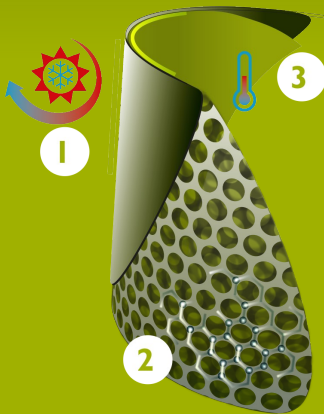

STORMGRIP

FEATURES

- anti-static
- robust, yet lightweight
- flexible material for increased comfort
- wider fit
- no safety toe cap (O4)
- 100% waterproof for warm and dry feet
- yellow rubber pad for extreme slip resistance, extra wear resistance and soft cushioning
- excellent grip, even on wet and greasy surfaces (SRC certified)
- side of the sole: closed rim to avoid net trapping
- resistant to fats, manure and a variety of chemicals

INNOVATION
THROUGH
CRAFTSMANSHIP

Size chart

EU 36 - 49 | UK 3.5 - 15 | US 4 - 16

Size EU	Size UK	Size US	A.		B.		C.	
			mm	inch	mm	inch	mm	inch
36	3.5	4	241	9.49	295	11.61	390	15.35
37	4	5	247	9.72	300	11.81	400	15.75
38	5	5.5	253	9.96	305	12.01	410	16.14
39	6	6	260	10.24	310	12.20	420	16.54
40	6.5	7	267	10.51	315	12.40	430	16.93
41	7	8	273	10.75	320	12.60	430	16.93
42	8	9	280	11.02	325	12.80	440	17.32
43	9	10	287	11.30	330	12.99	450	17.72
44	10	11	294	11.57	335	13.19	460	18.11
45	10.5	12	300	11.81	340	13.39	470	18.50
46	11	13	307	12.09	345	13.58	480	18.90
47	12	14	314	12.36	350	13.78	480	18.90
48	13	15	320	12.60	355	13.98	490	19.29
49	14	16	327	12.87	360	14.17	490	19.29

Please add an extra 0.4 inch for extra comfort or when wearing thick socks

NEOTANE[®] TECHNOLOGY

NEOTANE[®] Technology is the combination of a unique blend of materials and the innovative way of processing it. The high performing NEOTANE[®] material has been developed based on over 60 years of experience and the feedback from millions of end users. For decades we have been working together with the best equipment suppliers guaranteeing us high quality products made with NEOTANE[®] Technology.

- 1 Sealed skin: strong and impermeable on the outside
- 2 Tiny air bubble structure: light and insulating
- 3 Self-regulating thermal process on the inside

MADE IN BELGIUM

Since 1962

NEXT GEN TECHNOLOGY