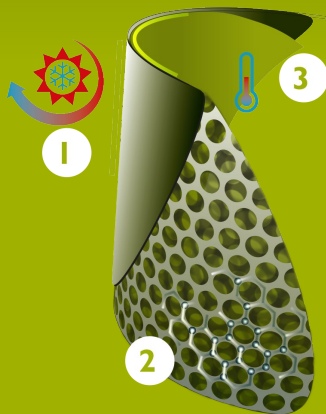

Size chart

EU 37 - 48 | UK 4 - 13 | US 5 - 15

Size EU	Size UK	Size US	A.		B.		C.	
			mm	inch	mm	inch	mm	inch
37	4	5	247	9.72	305	12.01	410	16.14
38	5	5.5	253	9.96	310	12.20	420	16.54
39	6	6	260	10.24	315	12.40	430	16.93
40	6.5	7	267	10.51	320	12.60	430	16.93
41	7	8	273	10.75	325	12.80	440	17.32
42	8	9	280	11.02	330	12.99	450	17.72
43	9	10	287	11.30	335	13.19	460	18.11
44	10	11	294	11.57	340	13.39	470	18.50
45	10.5	12	300	11.81	345	13.58	480	18.90
46	11	13	307	12.09	350	13.78	480	18.90
47	12	14	314	12.36	355	13.98	490	19.29
48	13	15	320	12.60	360	14.17	490	19.29

Please add an extra 0.4 inch for extra comfort or when wearing thick socks

NEOTANE® TECHNOLOGY

NEOTANE® Technology is the combination of a unique blend of materials and the innovative way of processing it. The high performing NEOTANE® material has been developed based on over 60 years of experience and the feedback from millions of end users. For decades we have been working together with the best equipment suppliers guaranteeing us high quality products made with NEOTANE® Technology.

- 1 Sealed skin: strong and impermeable on the outside
- 2 Tiny air bubble structure: light and insulating
- 3 Self-regulating thermal process on the inside

MADE IN BELGIUM

Since 1962

NEXT GEN TECHNOLOGY

LONG-LASTING COMFORT

INNOVATIVE SAFETY FEATURES

SUPERIOR SUSTAINABILITY

Bekina Boots nv • Berchemstraat 124 • 9690 Kluisbergen (BE)

+ 32 55 39 00 20 • info@bekina-boots.com • www.bekina-boots.com • Date/revised 4/3/2026