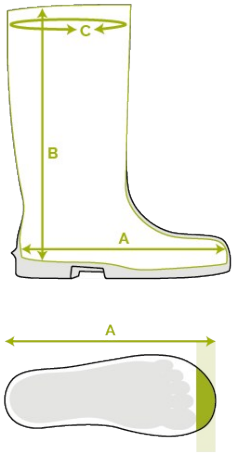

## FEATURES

- anti-static
- non-metallic toe cap and anti-perforation sole: makes the boot lighter and warmer
- cut resistant
- ladder grip in sole for extra security
- wider fit
- excellent grip, even on wet and greasy surfaces (SR certified)
- thick outsole: high insulation for extra warm feet
- resistant to fats, manure and a variety of chemicals

# Size chart

EU 37 - 48 | UK 4 - 13 | US 5 - 15

Size EU	Size UK	Size US	A.		B.		C.	
			mm	inch	mm	inch	mm	inch
37	4	5	247	9.72	305	12.01	410	16.14
38	5	5.5	253	9.96	310	12.20	420	16.54
39	6	6	260	10.24	315	12.40	430	16.93
40	6.5	7	267	10.51	320	12.60	430	16.93
41	7	8	273	10.75	325	12.80	440	17.32
42	8	9	280	11.02	330	12.99	450	17.72
43	9	10	287	11.30	335	13.19	460	18.11
44	10	11	294	11.57	340	13.39	470	18.50
45	10.5	12	300	11.81	345	13.58	480	18.90
46	11	13	307	12.09	350	13.78	480	18.90
47	12	14	314	12.36	355	13.98	490	19.29
48	13	15	320	12.60	360	14.17	490	19.29