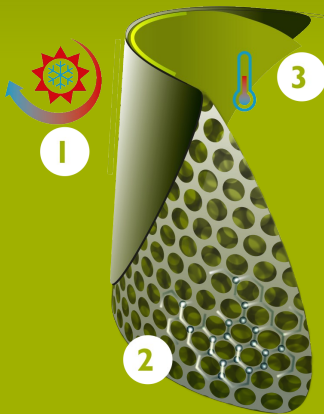

Bekina Boots
Footbeds

XAN3P/1053A EN ISO
20344:2022+A1:2024
EN ISO
20345:2022+A1:2024

stepliteX

SOLIDGRIP

FEATURES

- (Also) Suitable for food processing companies
- anti-static
- robust, yet lightweight
- wider fit
- safety: steel toe cap (S4)
- extra high toe cap for optimal protection
- excellent grip, even on wet and greasy surfaces (SR certified)
- resistant to fats, manure and a variety of chemicals
- easy to clean and to disinfect

INNOVATION
THROUGH
CRAFTSMANSHIP

Size chart

EU 36 - 49 | UK 3.5 - 15 | US 4 - 16

Size EU	Size UK	Size US	A.		B.		C.	
			mm	inch	mm	inch	mm	inch
36	3.5	4	241	9.49	295	11.61	390	15.35
37	4	5	247	9.72	300	11.81	400	15.75
38	5	5.5	253	9.96	305	12.01	410	16.14
39	6	6	260	10.24	310	12.20	420	16.54
40	6.5	7	267	10.51	315	12.40	430	16.93
41	7	8	273	10.75	320	12.60	430	16.93
42	8	9	280	11.02	325	12.80	440	17.32
43	9	10	287	11.30	330	12.99	450	17.72
44	10	11	294	11.57	335	13.19	460	18.11
45	10.5	12	300	11.81	340	13.39	470	18.50
46	11	13	307	12.09	345	13.58	480	18.90
47	12	14	314	12.36	350	13.78	480	18.90
48	13	15	320	12.60	355	13.98	490	19.29
49	14	16	327	12.87	360	14.17	490	19.29

Please add an extra 0.4 inch for extra comfort or when wearing thick socks

NEOTANE[®] TECHNOLOGY

NEOTANE[®] Technology is the combination of a unique blend of materials and the innovative way of processing it. The high performing NEOTANE material has been developed based on over 60 years of experience and the feedback from millions of end users. For decades we have been working together with the best equipment suppliers guaranteeing us high quality products made with **NEOTANE[®] Technology.**

- 1 Sealed skin: strong and impermeable on the outside
- 2 Tiny air bubble structure: light and insulating
- 3 Self-regulating thermal process on the inside

MADE IN BELGIUM

Since 1962

NEXT GEN TECHNOLOGY