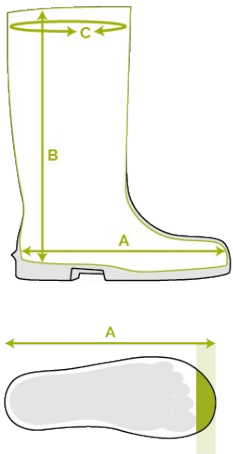

## FEATURES

- anti-static
- robust, yet lightweight
- wider fit
- safety: steel toe cap (S4)
- extra high toe cap for optimal protection
- excellent grip, even on wet and greasy surfaces (SRC certified)
- resistant to fats, manure and a variety of chemicals
- easy to clean and to disinfect

## Size chart

EU 36 - 49 | UK 3.5 - 15 | US 4 - 16

Please add an extra 0.4 inch for extra comfort or when wearing thick socks

Size EU	Size UK	Size US	A.		B.		C.	
			mm	inch	mm	inch	mm	inch
36	3.5	4	241	9.49	295	11.61	390	15.35
37	4	5	247	9.72	300	11.81	400	15.75
38	5	5.5	253	9.96	305	12.01	410	16.14
39	6	6	260	10.24	310	12.20	420	16.54
40	6.5	7	267	10.51	315	12.40	430	16.93
41	7	8	273	10.75	320	12.60	430	16.93
42	8	9	280	11.02	325	12.80	440	17.32
43	9	10	287	11.30	330	12.99	450	17.72
44	10	11	294	11.57	335	13.19	460	18.11
45	10.5	12	300	11.81	340	13.39	470	18.50
46	11	13	307	12.09	345	13.58	480	18.90
47	12	14	314	12.36	350	13.78	480	18.90
48	13	15	320	12.60	355	13.98	490	19.29
49	14	16	327	12.87	360	14.17	490	19.29