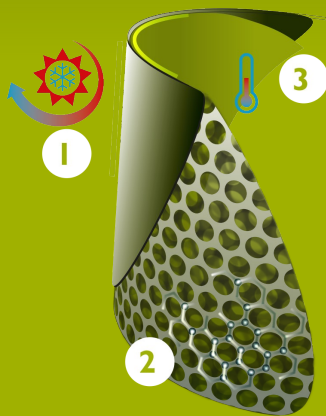

Size chart

EU 36 - 49 | UK 3.5 - 15 | US 4 - 16

Please add an extra 0.4 inch for extra comfort or when wearing thick socks

Size EU	Size UK	Size US	A.		B.		C.	
			mm	inch	mm	inch	mm	inch
36	3.5	4	241	9.49	295	11.61	390	15.35
37	4	5	247	9.72	300	11.81	400	15.75
38	5	5.5	253	9.96	305	12.01	410	16.14
39	6	6	260	10.24	310	12.20	420	16.54
40	6.5	7	267	10.51	315	12.40	430	16.93
41	7	8	273	10.75	320	12.60	430	16.93
42	8	9	280	11.02	325	12.80	440	17.32
43	9	10	287	11.30	330	12.99	450	17.72
44	10	11	294	11.57	335	13.19	460	18.11
45	10.5	12	300	11.81	340	13.39	470	18.50
46	11	13	307	12.09	345	13.58	480	18.90
47	12	14	314	12.36	350	13.78	480	18.90
48	13	15	320	12.60	355	13.98	490	19.29
49	14	16	327	12.87	360	14.17	490	19.29

NEOTANE® TECHNOLOGY

NEOTANE® Technology is the combination of a unique blend of materials and the innovative way of processing it. The high performing NEOTANE® material has been developed based on over 60 years of experience and the feedback from millions of end users. For decades we have been working together with the best equipment suppliers guaranteeing us high quality products made with NEOTANE® Technology.

1. 1 Sealed skin: strong and impermeable on the outside
2. 2 Tiny air bubble structure: light and insulating
3. 3 Self-regulating thermal process on the inside

MADE IN
BELGIUM

Since 1962

NEXT GEN TECHNOLOGY

LONG-LASTING COMFORT

INNOVATIVE SAFETY FEATURES

SUPERIOR SUSTAINABILITY

Bekina Boots nv • Berchemstraat 124 •
9690 Kluisbergen (BE)

+ 32 55 39 00 20 • info@bekina-boots.com • www.bekina-boots.com • Date/revised 4/3/2025