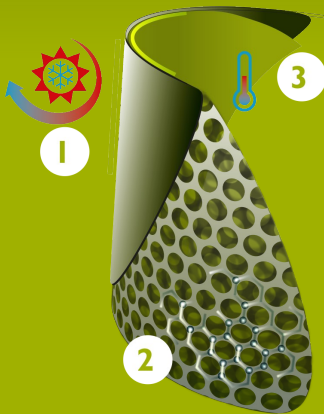

Size chart

EU 36 - 49 | UK 3.5 - 15 | US 4 - 16

Size EU	Size UK	Size US	A.		B.		C.	
			mm	inch	mm	inch	mm	inch
36	3.5	4	241	9.49	295	11.61	390	15.35
37	4	5	247	9.72	300	11.81	400	15.75
38	5	5.5	253	9.96	305	12.01	410	16.14
39	6	6	260	10.24	310	12.20	420	16.54
40	6.5	7	267	10.51	315	12.40	430	16.93
41	7	8	273	10.75	320	12.60	430	16.93
42	8	9	280	11.02	325	12.80	440	17.32
43	9	10	287	11.30	330	12.99	450	17.72
44	10	11	294	11.57	335	13.19	460	18.11
45	10.5	12	300	11.81	340	13.39	470	18.50
46	11	13	307	12.09	345	13.58	480	18.90
47	12	14	314	12.36	350	13.78	480	18.90
48	13	15	320	12.60	355	13.98	490	19.29
49	14	16	327	12.87	360	14.17	490	19.29

Please add an extra 0.4 inch for extra comfort or when wearing thick socks

NEOTANE® TECHNOLOGY

NEOTANE® Technology is the combination of a unique blend of materials and the innovative way of processing it. The high performing NEOTANE® material has been developed based on over 60 years of experience and the feedback from millions of end users. For decades we have been working together with the best equipment suppliers guaranteeing us high quality products made with NEOTANE® Technology.

1. 1 Sealed skin: strong and impermeable on the outside
2. 2 Tiny air bubble structure: light and insulating
3. 3 Self-regulating thermal process on the inside

MADE IN
BELGIUM

Since 1962

NEXT GEN TECHNOLOGY

LONG-LASTING COMFORT

INNOVATIVE SAFETY FEATURES

SUPERIOR SUSTAINABILITY

Bekina Boots nv • Berchemstraat 124 •
9690 Kluisbergen (BE)

+ 32 55 39 00 20 • info@bekina-boots.com • www.bekina-boots.com • Date/revised 4/2/2025