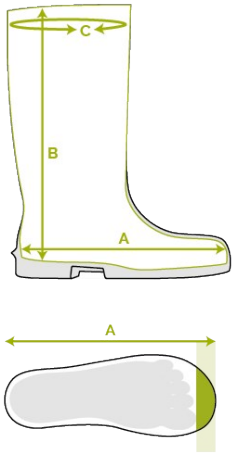

## FEATURES

- anti-static
- cut resistant
- ladder grip in sole for extra security
- wider fit
- extra high toe cap for optimal protection
- excellent grip, even on wet and greasy surfaces (SRC certified)
- easy on & off thanks to kick-off spur
- resistant to fats, manure and a variety of chemicals
- easy to clean and to disinfect

# Size chart

EU 36 - 49 | UK 3.5 - 15 | US 4 - 16

Size EU	Size UK	Size US	A.		B.		C.	
			mm	inch	mm	inch	mm	inch
36	3.5	4	241	9.49	295	11.61	390	15.35
37	4	5	247	9.72	300	11.81	400	15.75
38	5	5.5	253	9.96	305	12.01	410	16.14
39	6	6	260	10.24	310	12.20	420	16.54
40	6.5	7	267	10.51	315	12.40	430	16.93
41	7	8	273	10.75	320	12.60	430	16.93
42	8	9	280	11.02	325	12.80	440	17.32
43	9	10	287	11.30	330	12.99	450	17.72
44	10	11	294	11.57	335	13.19	460	18.11
45	10.5	12	300	11.81	340	13.39	470	18.50
46	11	13	307	12.09	345	13.58	480	18.90
47	12	14	314	12.36	350	13.78	480	18.90
48	13	15	320	12.60	355	13.98	490	19.29
49	14	16	327	12.87	360	14.17	490	19.29