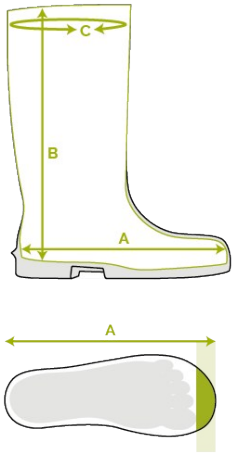

Bekina Boots Footbeds

INNOVATION
THROUGH
CRAFTSMANSHIP

XAN9E/8080A

stepliteX

SOLIDGRIP

FEATURES

- non-metallic toe cap and anti-perforation sole: makes the boot lighter and warmer
- cut resistant
- ladder grip in sole for extra security
- Electrical Hazard (EH): protection against shocks up to 18.000 volts for up to 1 minute

Bekina Boots nv • Berchemstraat 124 •
9690 Kluisbergen (BE)

+ 32 55 39 00 20 • info@bekina-boots.com • www.bekina-boots.com • Date/revised 6/3/2026

- **wider fit**
- **strong grip (SRC certified)**
- **shock absorbing heel**
- **resistant to fats, manure and a variety of chemicals**

Size chart

EU 37 - 48 | UK 4 - 13 | US 5 - 15

Size EU	Size UK	Size US	A.		B.		C.	
			mm	inch	mm	inch	mm	inch
37	4	5	247	9.72	305	12.01	410	16.14
38	5	5.5	253	9.96	310	12.20	420	16.54
39	6	6	260	10.24	315	12.40	430	16.93
40	6.5	7	267	10.51	320	12.60	430	16.93
41	7	8	273	10.75	325	12.80	440	17.32
42	8	9	280	11.02	330	12.99	450	17.72
43	9	10	287	11.30	335	13.19	460	18.11
44	10	11	294	11.57	340	13.39	470	18.50
45	10.5	12	300	11.81	345	13.58	480	18.90
46	11	13	307	12.09	350	13.78	480	18.90
47	12	14	314	12.36	355	13.98	490	19.29
48	13	15	320	12.60	360	14.17	490	19.29

Please add an extra 0.4 inch for extra comfort or when wearing thick socks

NEOTANE[®] TECHNOLOGY

NEOTANE[®] Technology is the combination of a unique blend of materials and the innovative way of processing it.