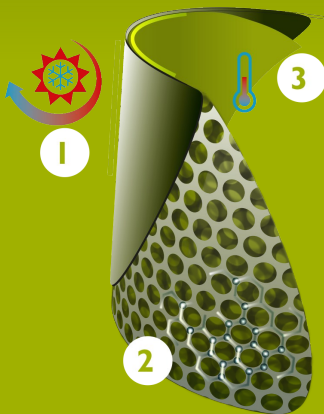

Bekina Boots Footbeds

INNOVATION THROUGH CRAFTSMANSHIP

XAN9E/8080A

stepliteX

SOLIDGRIP

FEATURES

- non-metallic toe cap and anti-perforation sole: makes the boot lighter and warmer
- cut resistant
- ladder grip in sole for extra security
- Electrical Hazard (EH): protection against shocks up to 18.000 volts for up to 1 minute

Size chart

EU 37 - 48 | UK 4 - 13 | US 5 - 15

Size EU	Size UK	Size US	A.		B.		C.	
			mm	inch	mm	inch	mm	inch
37	4	5	247	9.72	305	12.01	410	16.14
38	5	5.5	253	9.96	310	12.20	420	16.54
39	6	6	260	10.24	315	12.40	430	16.93
40	6.5	7	267	10.51	320	12.60	430	16.93
41	7	8	273	10.75	325	12.80	440	17.32
42	8	9	280	11.02	330	12.99	450	17.72
43	9	10	287	11.30	335	13.19	460	18.11
44	10	11	294	11.57	340	13.39	470	18.50
45	10.5	12	300	11.81	345	13.58	480	18.90
46	11	13	307	12.09	350	13.78	480	18.90
47	12	14	314	12.36	355	13.98	490	19.29
48	13	15	320	12.60	360	14.17	490	19.29

Please add an extra 0.4 inch for extra comfort or when wearing thick socks

NEOTANE® TECHNOLOGY

NEOTANE® Technology is the combination of a unique blend of materials and the innovative way of processing it. The high performing NEOTANE® material has been developed based on over 60 years of experience and the feedback from millions of end users. For decades we have been working together with the best equipment suppliers guaranteeing us high quality products made with NEOTANE® Technology.

- 1 Sealed skin: strong and impermeable on the outside
- 2 Tiny air bubble structure: light and insulating
- 3 Self-regulating thermal process on the inside

MADE IN
BELGIUM

Since 1962

NEXT GEN TECHNOLOGY