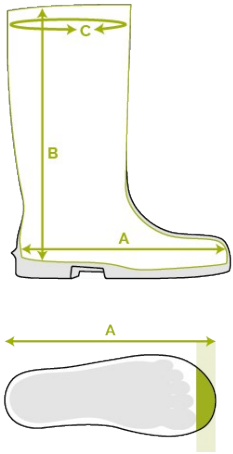

Bekina Boots Footbeds

INNOVATION
THROUGH
CRAFTSMANSHIP

XAN9E/8080A

stepliteX

SOLIDGRIP

FEATURES

- non-metallic toe cap and anti-perforation sole: makes the boot lighter and warmer
- cut resistant
- ladder grip in sole for extra security
- Electrical Hazard (EH): protection against shocks up to 18.000 volts for up to 1 minute

Bekina Boots nv • Berchemstraat 124 •
9690 Kluisbergen (BE)

+ 32 55 39 00 20 • info@bekina-boots.com • www.bekina-boots.com • Date/revised 2/5/2026

- **wider fit**
- **strong grip (SRC certified)**
- **shock absorbing heel**
- **resistant to fats, manure and a variety of chemicals**

Size chart

EU 37 - 48 | UK 4 - 13 | US 5 - 15

Size EU	Size UK	Size US	A.		B.		C.	
			mm	inch	mm	inch	mm	inch
37	4	5	247	9.72	305	12.01	410	16.14
38	5	5.5	253	9.96	310	12.20	420	16.54
39	6	6	260	10.24	315	12.40	430	16.93
40	6.5	7	267	10.51	320	12.60	430	16.93
41	7	8	273	10.75	325	12.80	440	17.32
42	8	9	280	11.02	330	12.99	450	17.72
43	9	10	287	11.30	335	13.19	460	18.11
44	10	11	294	11.57	340	13.39	470	18.50
45	10.5	12	300	11.81	345	13.58	480	18.90
46	11	13	307	12.09	350	13.78	480	18.90
47	12	14	314	12.36	355	13.98	490	19.29
48	13	15	320	12.60	360	14.17	490	19.29

Please add an extra 0.4 inch for extra comfort or when wearing thick socks

NEOTANE® TECHNOLOGY

NEOTANE® Technology is the combination of a unique blend of materials and the innovative way of processing it.