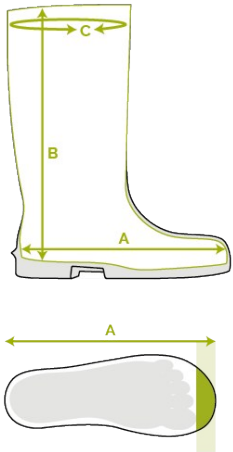

Bekina Boots Footbeds

INNOVATION THROUGH CRAFTSMANSHIP

XAN9E/8080A

stepliteX

SOLIDGRIP

FEATURES

- non-metallic toe cap and anti-perforation sole: makes the boot lighter and warmer
- cut resistant
- ladder grip in sole for extra security
- Electrical Hazard (EH): protection against shocks up to 18.000 volts for up to 1 minute

Bekina Boots nv • Berchemstraat 124 •
9690 Kluisbergen (BE)

+ 32 55 39 00 20 • info@bekina-boots.com • www.bekina-boots.com • Date/revised 4/3/2026

- **wider fit**
- **strong grip (SRC certified)**
- **shock absorbing heel**
- **resistant to fats, manure and a variety of chemicals**

Size chart

EU 37 - 48 | UK 4 - 13 | US 5 - 15

Size EU	Size UK	Size US	A.		B.		C.	
			mm	inch	mm	inch	mm	inch
37	4	5	247	9.72	305	12.01	410	16.14
38	5	5.5	253	9.96	310	12.20	420	16.54
39	6	6	260	10.24	315	12.40	430	16.93
40	6.5	7	267	10.51	320	12.60	430	16.93
41	7	8	273	10.75	325	12.80	440	17.32
42	8	9	280	11.02	330	12.99	450	17.72
43	9	10	287	11.30	335	13.19	460	18.11
44	10	11	294	11.57	340	13.39	470	18.50
45	10.5	12	300	11.81	345	13.58	480	18.90
46	11	13	307	12.09	350	13.78	480	18.90
47	12	14	314	12.36	355	13.98	490	19.29
48	13	15	320	12.60	360	14.17	490	19.29