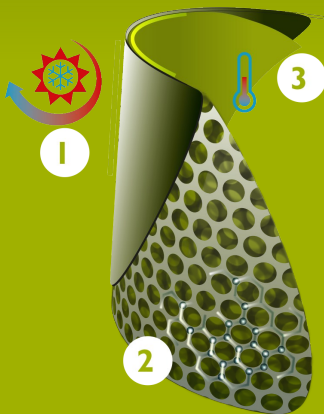

Size chart

EU 37 - 48 | UK 4 - 13 | US 5 - 15

Size EU	Size UK	Size US	A.		B.		C.	
			mm	inch	mm	inch	mm	inch
37	4	5	247	9.72	305	12.01	410	16.14
38	5	5.5	253	9.96	310	12.20	420	16.54
39	6	6	260	10.24	315	12.40	430	16.93
40	6.5	7	267	10.51	320	12.60	430	16.93
41	7	8	273	10.75	325	12.80	440	17.32
42	8	9	280	11.02	330	12.99	450	17.72
43	9	10	287	11.30	335	13.19	460	18.11
44	10	11	294	11.57	340	13.39	470	18.50
45	10.5	12	300	11.81	345	13.58	480	18.90
46	11	13	307	12.09	350	13.78	480	18.90
47	12	14	314	12.36	355	13.98	490	19.29
48	13	15	320	12.60	360	14.17	490	19.29

Please add an extra 0.4 inch for extra comfort or when wearing thick socks

NEOTANE® TECHNOLOGY

NEOTANE® Technology is the combination of a unique blend of materials and the innovative way of processing it.

The high performing NEOTANE material has been developed based on over 60 years of experience and the feedback from millions of end users. For decades we have been working together with the best equipment suppliers guaranteeing us high quality products made with **NEOTANE® Technology**.

- 1 Sealed skin: strong and impermeable on the outside
- 2 Tiny air bubble structure: light and insulating
- 3 Self-regulating thermal process on the inside

MADE IN BELGIUM

Since 1962

NEXT GEN TECHNOLOGY

LONG-LASTING COMFORT

INNOVATIVE SAFETY FEATURES

SUPERIOR SUSTAINABILITY

Bekina Boots nv • Berchemstraat 124 • 9690 Kluisbergen (BE)

+ 32 55 39 00 20 • info@bekina-boots.com • www.bekina-boots.com • Date/revised 6/3/2026