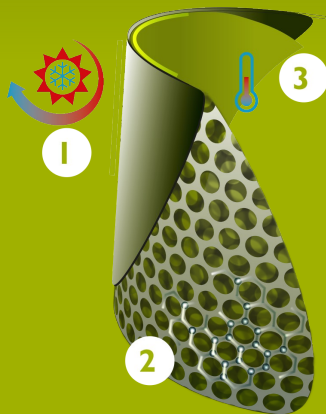

Size chart

EU 37 - 48 | UK 4 - 13 | US 5 - 15

Size EU	Size UK	Size US	A.		B.		C.	
			mm	inch	mm	inch	mm	inch
37	4	5	247	9.72	305	12.01	410	16.14
38	5	5.5	253	9.96	310	12.20	420	16.54
39	6	6	260	10.24	315	12.40	430	16.93
40	6.5	7	267	10.51	320	12.60	430	16.93
41	7	8	273	10.75	325	12.80	440	17.32
42	8	9	280	11.02	330	12.99	450	17.72
43	9	10	287	11.30	335	13.19	460	18.11
44	10	11	294	11.57	340	13.39	470	18.50
45	10.5	12	300	11.81	345	13.58	480	18.90
46	11	13	307	12.09	350	13.78	480	18.90
47	12	14	314	12.36	355	13.98	490	19.29
48	13	15	320	12.60	360	14.17	490	19.29

Please add an extra 0.4 inch for extra comfort or when wearing thick socks

NEOTANE® TECHNOLOGY

NEOTANE® Technology is the combination of a unique blend of materials and the innovative way of processing it.

The high performing NEOTANE material has been developed based on over 60 years of experience and the feedback from millions of end users. For decades we have been working together with the best equipment suppliers guaranteeing us high quality products made with **NEOTANE® Technology**.

1. 1 Sealed skin: strong and impermeable on the outside
2. 2 Tiny air bubble structure: light and insulating
3. 3 Self-regulating thermal process on the inside

MADE IN BELGIUM

Since 1962

NEXT GEN TECHNOLOGY

LONG-LASTING COMFORT

INNOVATIVE SAFETY FEATURES

SUPERIOR SUSTAINABILITY

Bekina Boots nv • Berchemstraat 124 •
9690 Kluisbergen (BE)

+ 32 55 39 00 20 • info@bekina-boots.com • www.bekina-boots.com • Date/revised 2/5/2026