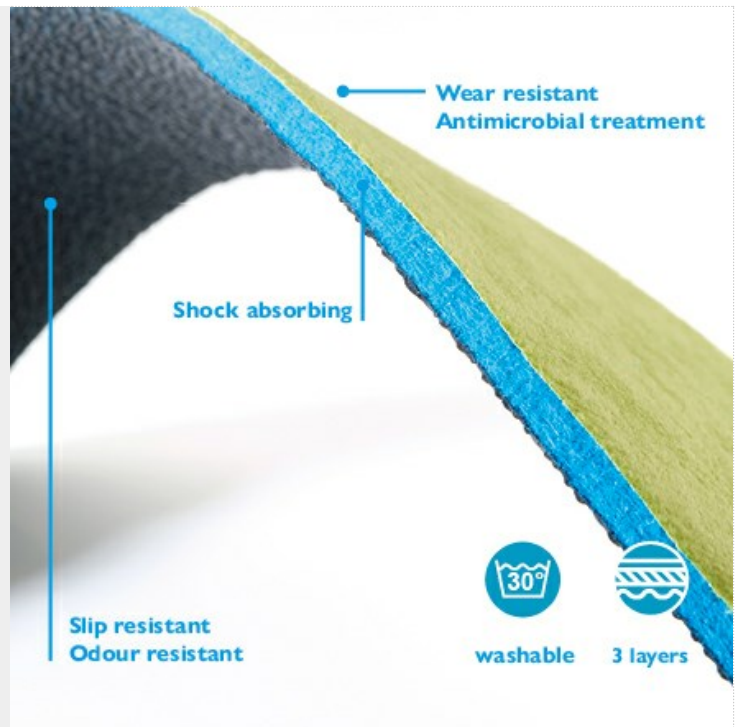

### Description

Extra thick hard wearing felt insole for boots and working boots. Extra strong top layer for durability, warm felt for comfortable warm feet, gel latex bottom supplies the necessary cushioning and grip. Perfect fit in boots and working shoes.

### Technical details

Three layers	
• Top layer	Textile green color with antibacterial treatment, sanitized.
• Interlayer	Cyan non-woven textile mechanically punched.
• Bottom layer	Embossed black gel latex with active carbon.