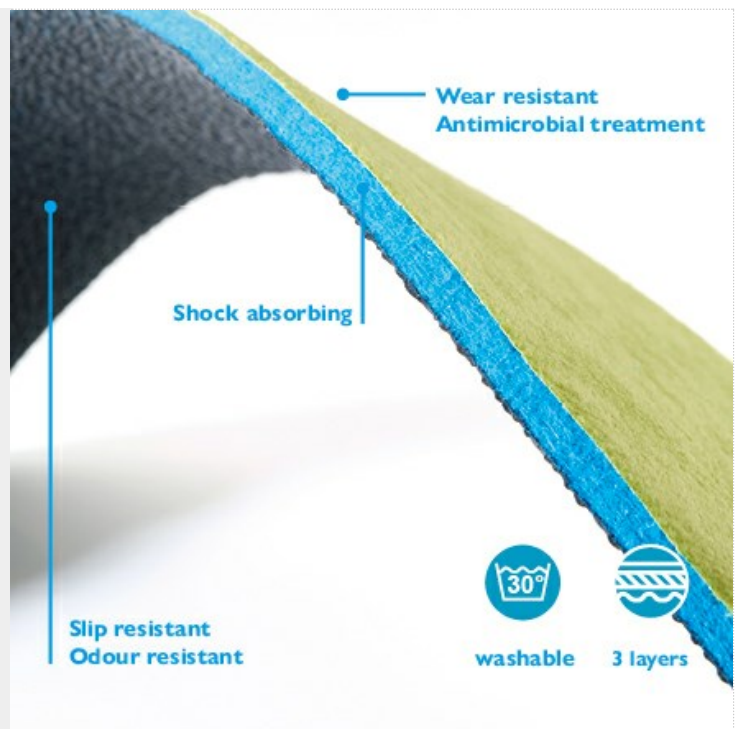

### Description

Extra thick hard wearing felt insole for boots and working boots. Extra strong top layer for durability, warm felt for comfortable warm feet, gel latex bottom supplies the necessary cushioning and grip. Perfect fit in boots and working shoes.

### Technical details

Three layers	
• Top layer	Textile green color with antibacterial treatment, sanitized.
• Interlayer	Cyan non-woven textile mechanically punched.
• Bottom layer	Embossed black gel latex with active carbon.