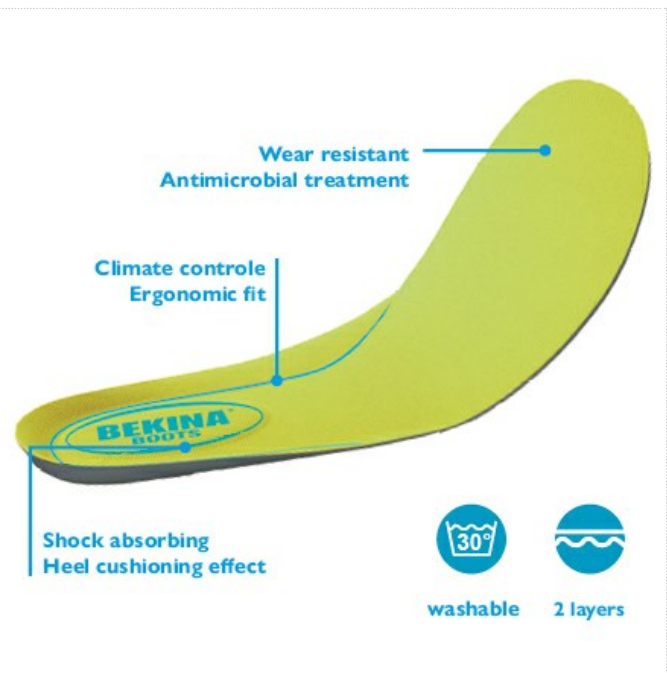

TECHNICAL DATA SHEET

Bekina Boots Footbeds

Bekina Boots

Size range	
• EU	36 - 49
• UK	3.5 - 14
• US	4 - 16

Description

Comfortable ergonomic footbed for boots and working boots. Wear resistant top layer for durability, antimicrobial treatment. Perfect fit in boots and working shoes.

Technical details

Two layers	
• Top layer	Textile green color with antibacterial treatment.
• Bottom layer	PU foam in black color.

Washable at 86 °F