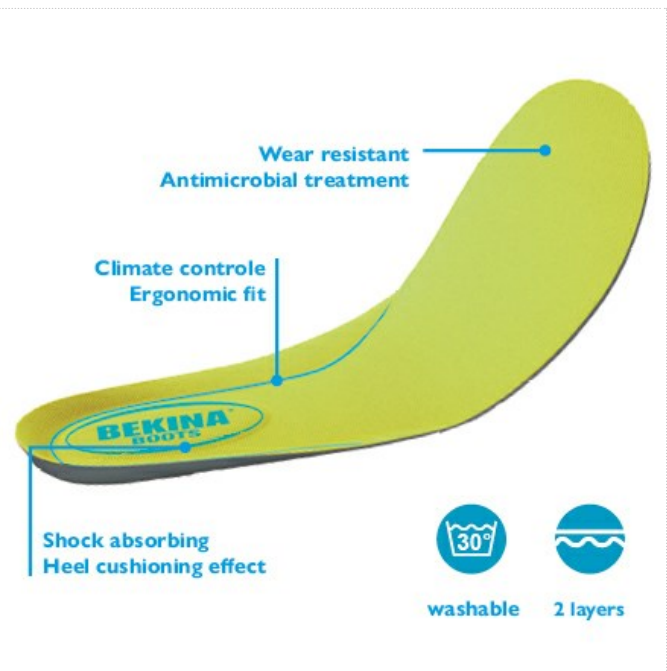

TECHNICAL DATA SHEET

Bekina Boots Footbeds

Bekina Boots

Size range	
• EU	36 - 49
• UK	3.5 - 14
• US	4 - 16

Description

Comfortable ergonomic footbed for boots and working boots. Wear resistant top layer for durability, antimicrobial treatment. Perfect fit in boots and working shoes.

Technical details

Two layers	
• Top layer	Textile green color with antibacterial treatment.
• Bottom layer	PU foam in black color.

Washable at 86 °F