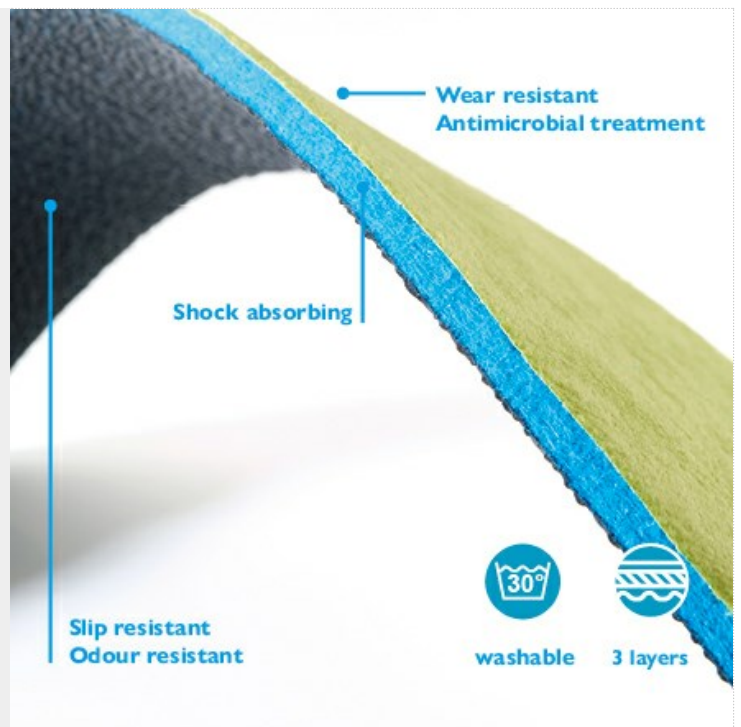

### Description

Extra thick hard wearing felt insole for boots and working boots. Extra strong top layer for durability, warm felt for comfortable warm feet, gel latex bottom supplies the necessary cushioning and grip. Perfect fit in boots and working shoes.

### Technical details

Three layers	
• Top layer	Textile green color with antibacterial treatment, sanitized.
• Interlayer	Cyan non-woven textile mechanically punched.
• Bottom layer	Embossed black gel latex with active carbon.