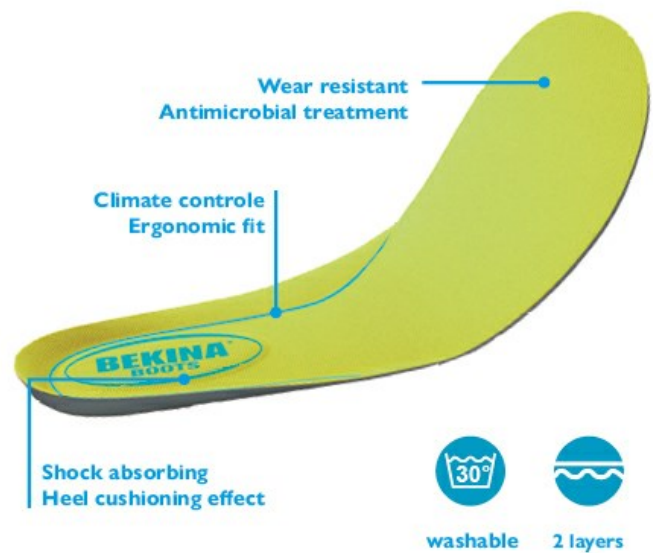

TECHNICAL DATA SHEET

Bekina Boots Footbeds

Bekina Boots

Size range	
• EU	36 - 49
• UK	3.5 - 14
• US	4 - 16

Description

Comfortable ergonomic footbed for boots and working boots. Wear resistant top layer for durability, antimicrobial treatment. Perfect fit in boots and working shoes.

Technical details

Two layers	
• Top layer	Textile green color with antibacterial treatment.
• Bottom layer	PU foam in black color.

Washable at 86 °F