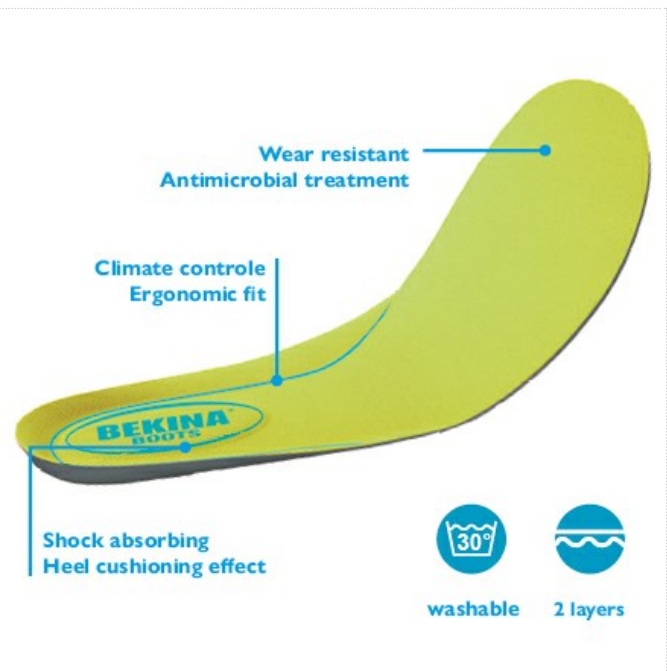

### Technical details

Two layers	
• Top layer	Textile green color with antibacterial treatment.
• Bottom layer	PU foam in black color.

**Washable at 86 °F**