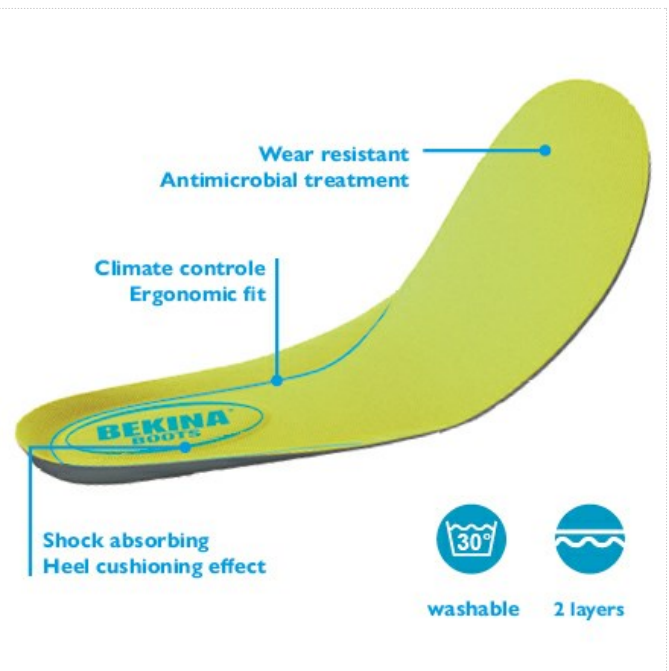

TECHNICAL DATA SHEET

Bekina Boots Footbeds

Bekina Boots

Size range	
• EU	36 - 49
• UK	3.5 - 14
• US	4 - 16

Description

Comfortable ergonomic footbed for boots and working boots. Wear resistant top layer for durability, antimicrobial treatment. Perfect fit in boots and working shoes.

Technical details

Two layers	
• Top layer	Textile green color with antibacterial treatment.
• Bottom layer	PU foam in black color.

Washable at 86 °F